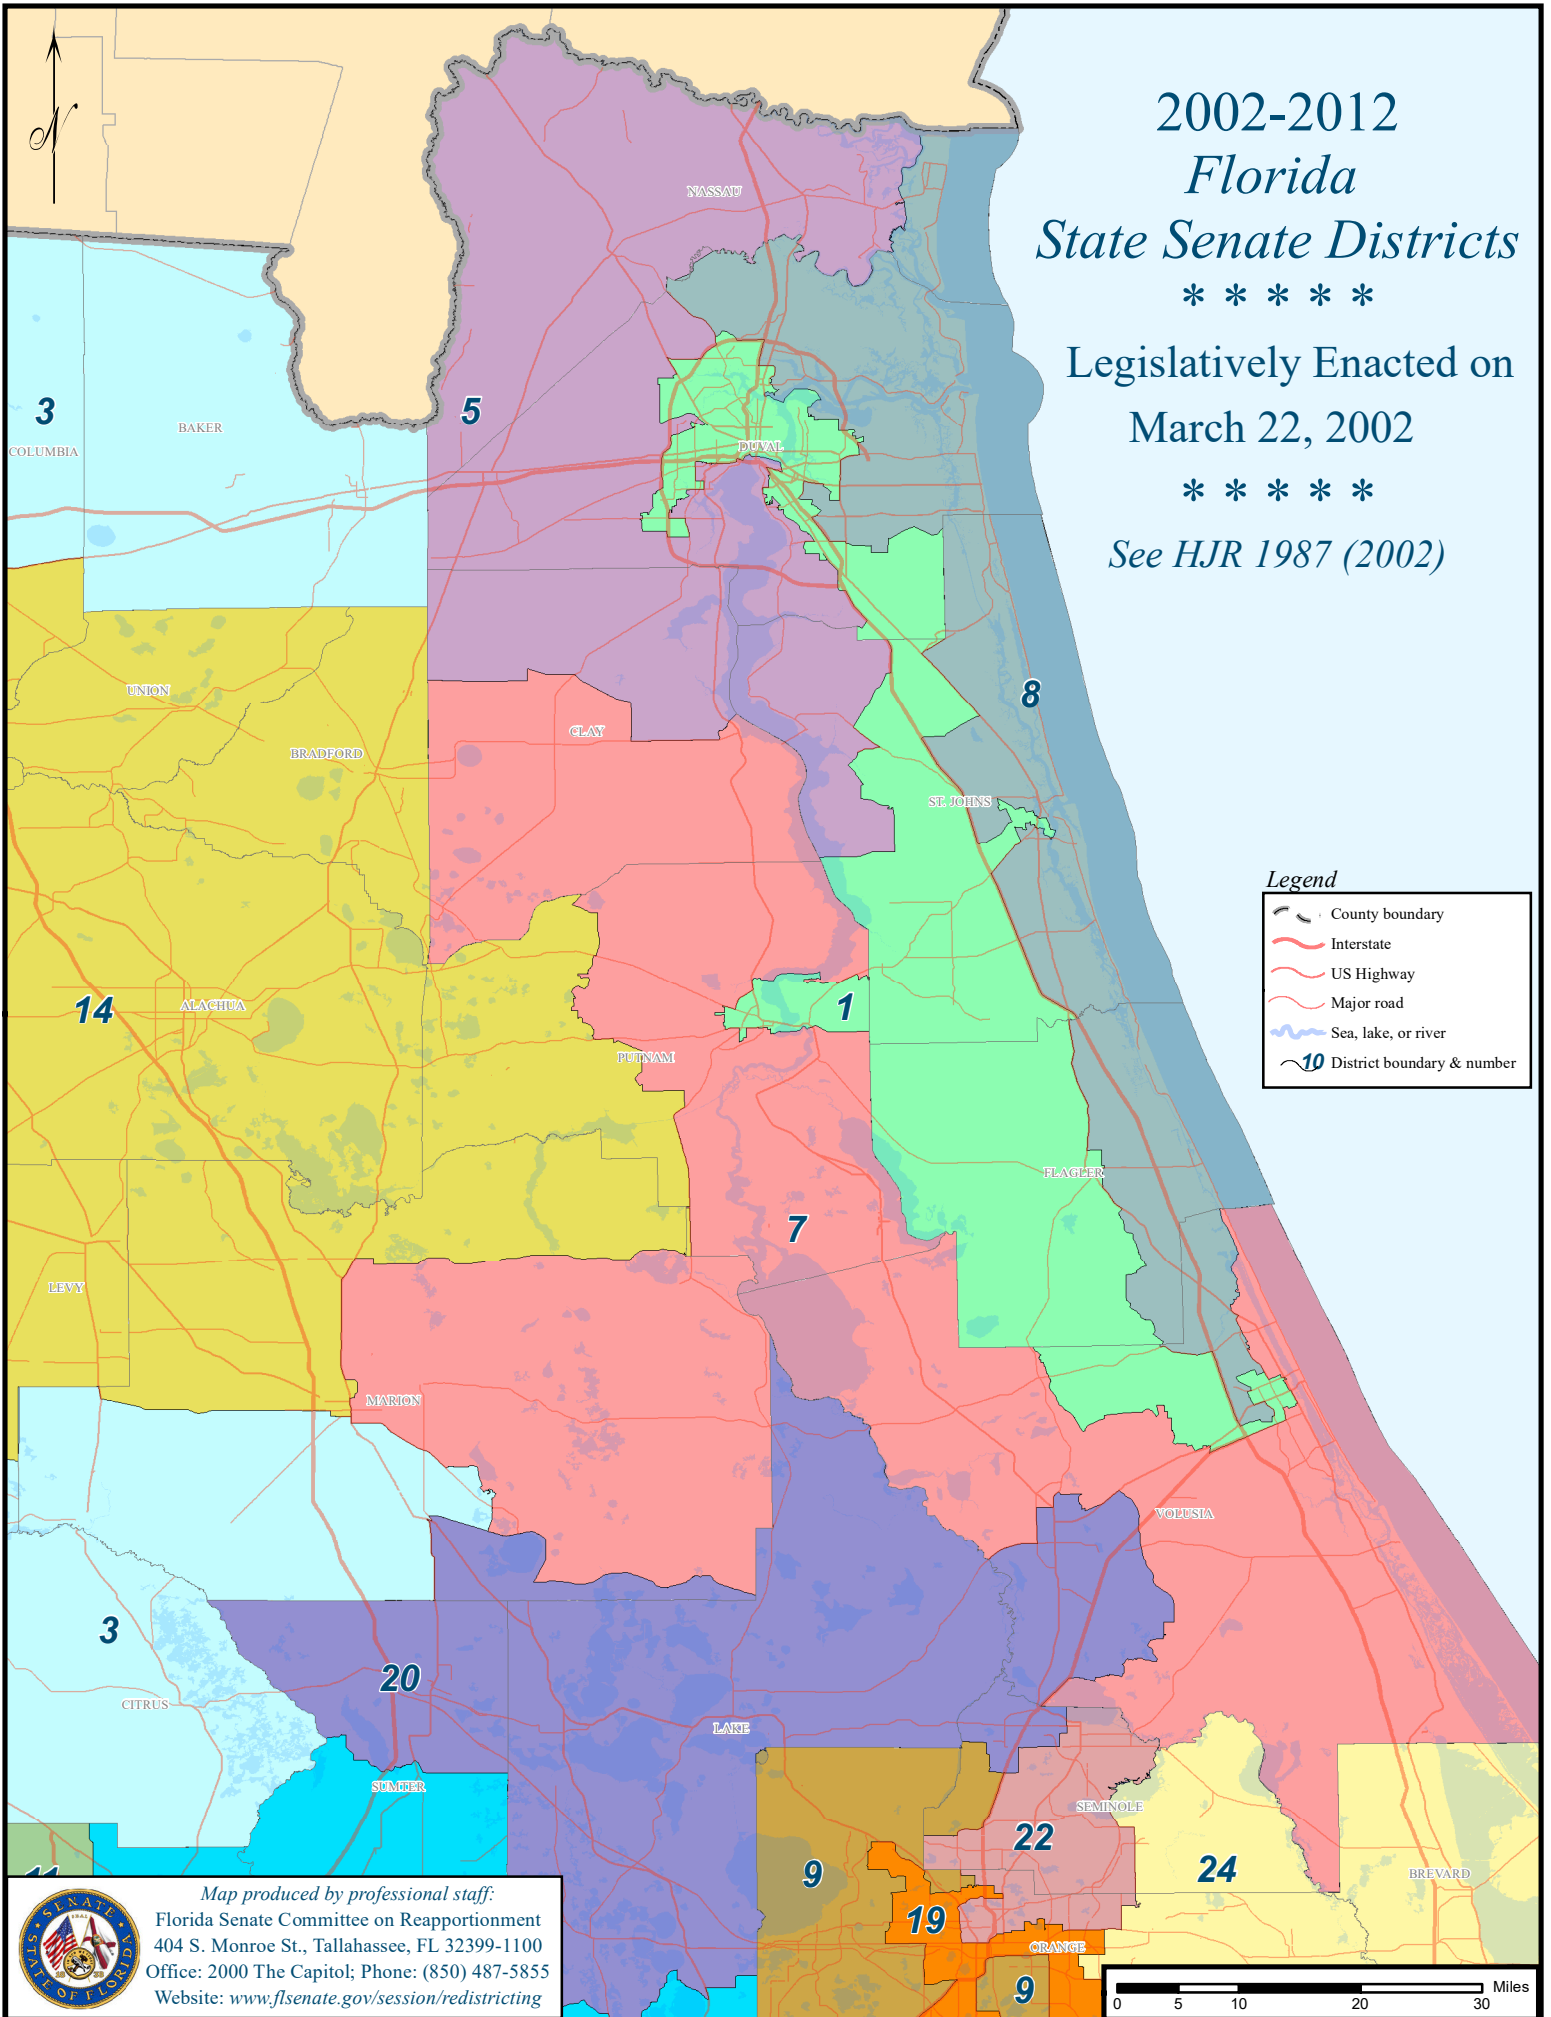

# 2002-2012 Florida State Senate Districts

\*\*\*\*\*

Legislatively Enacted on  
March 22, 2002

\*\*\*\*\*

See HJR 1987 (2002)

### Legend

- County boundary
- Interstate
- US Highway
- Major road
- Sea, lake, or river
- District boundary & number

Map produced by professional staff:  
Florida Senate Committee on Reapportionment  
404 S. Monroe St., Tallahassee, FL 32399-1100  
Office: 2000 The Capitol; Phone: (850) 487-5855  
Website: [www.flsenate.gov/session/redistricting](http://www.flsenate.gov/session/redistricting)